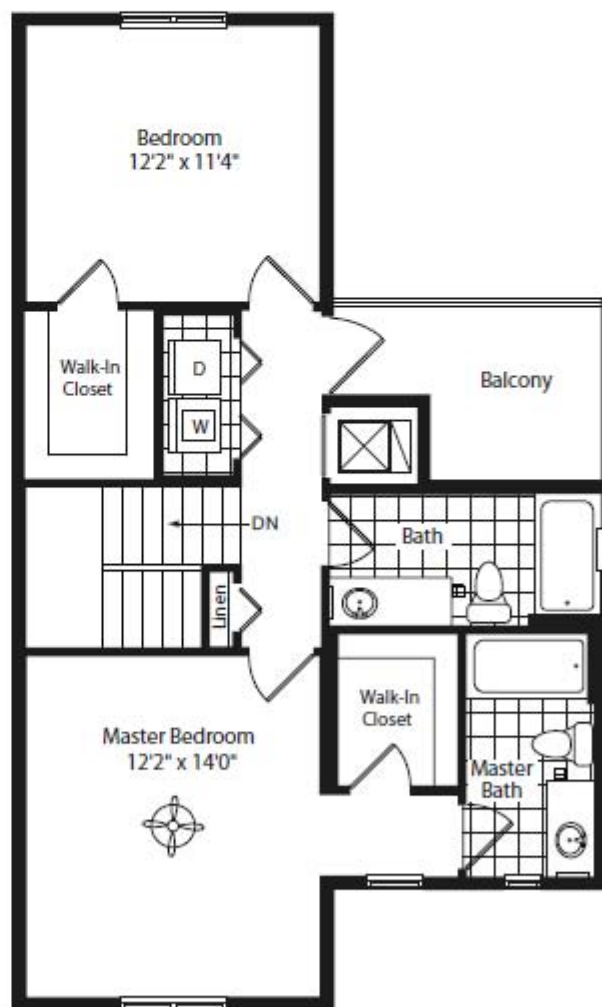

CHELO

Two Bedroom / Two-and-one-half Bath

Interior Sq Ft 1,255

Total Sq Ft 1,674

Level 1

Level 2