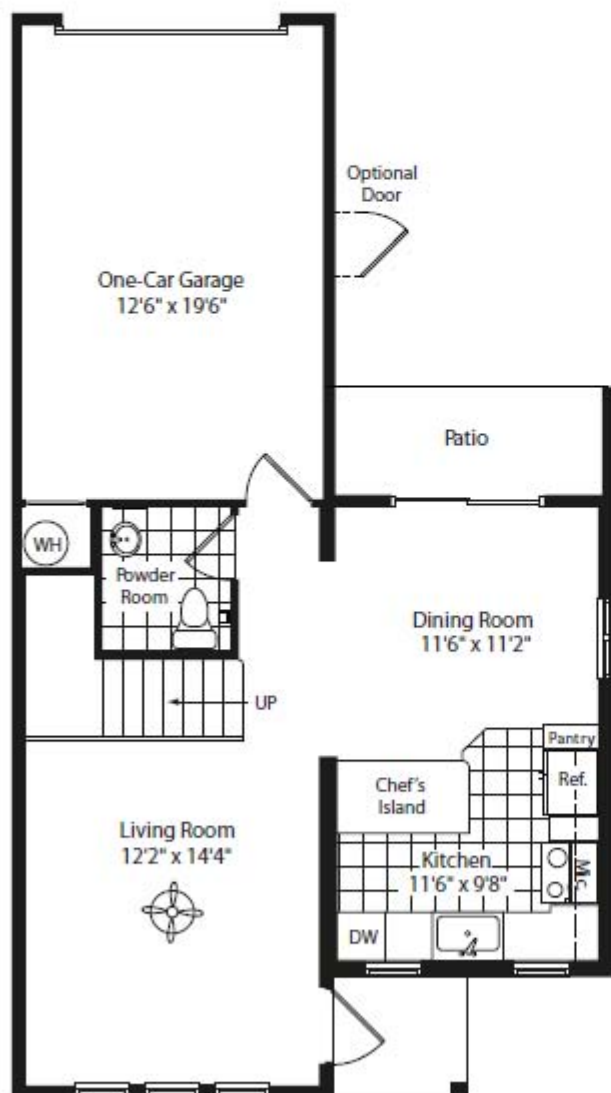

CHELO

Two Bedroom / Two-and-one-half Bath

Interior Sq Ft 1,255

Total Sq Ft 1,674

Level 1

Level 2