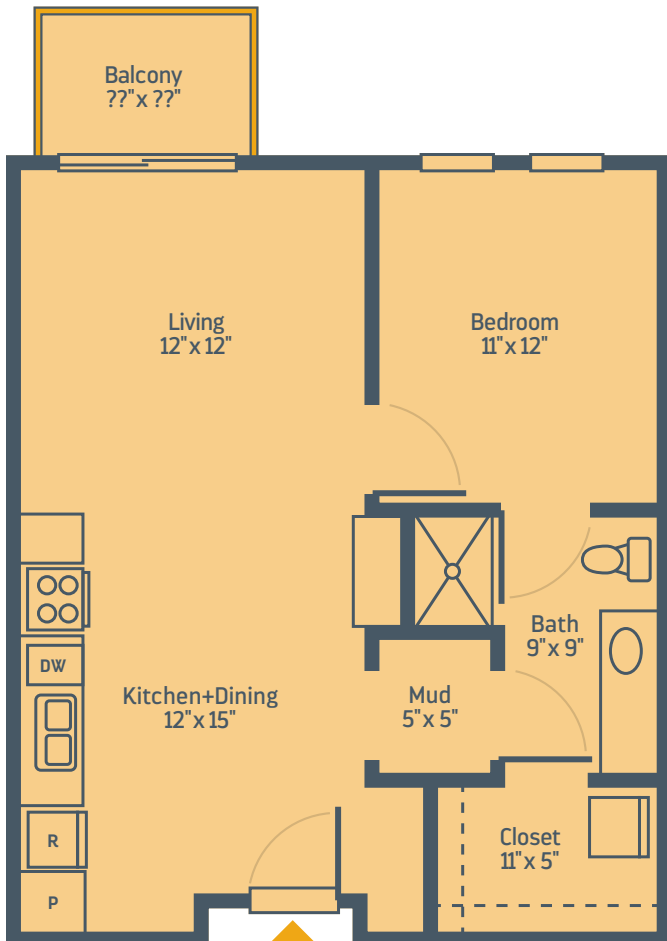

Gallup

1 BED • 1 BATH

592-642 FT²

Floor plans are not to scale. Square footage and dimensions are approximate.

60

Nd
Neodymium

47

Ag
Silver