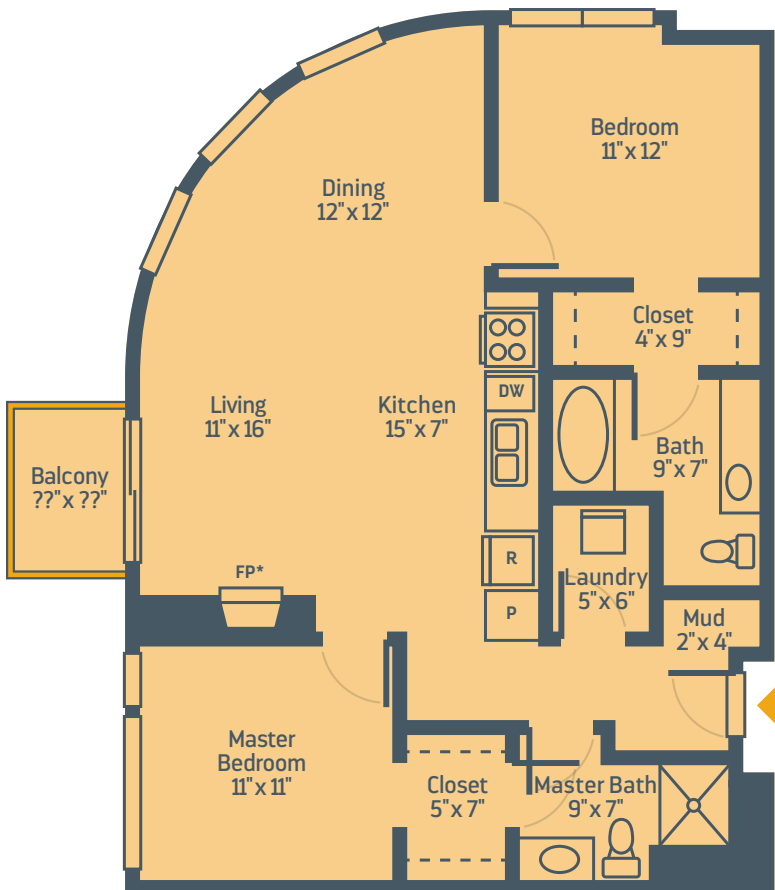

Firth

2 BED • 2 BATH

964–1000 FT²

* Fireplace in level 4 units only.
Floor plans are not to scale. Square footage and dimensions are approximate.

60	47	Gold
Nd Neodymium	Ag Silver	24 Cr Chromium

3	6.94
---	------