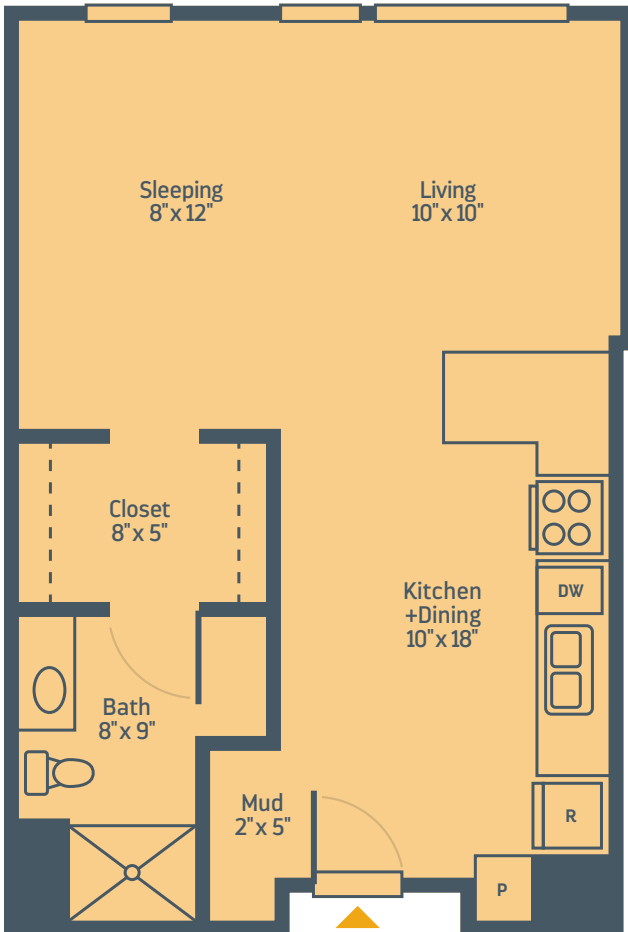

## STUDIO - 1 BATH

476-497 FT<sup>2</sup>

Floor plans are not to scale. Square footage and dimensions are approximate.

60  
**Nd**  
Neodymium

47  
**Ag**  
Silver

24  
**Cr**  
Chromium

Gold

3 6.94  
**Li**