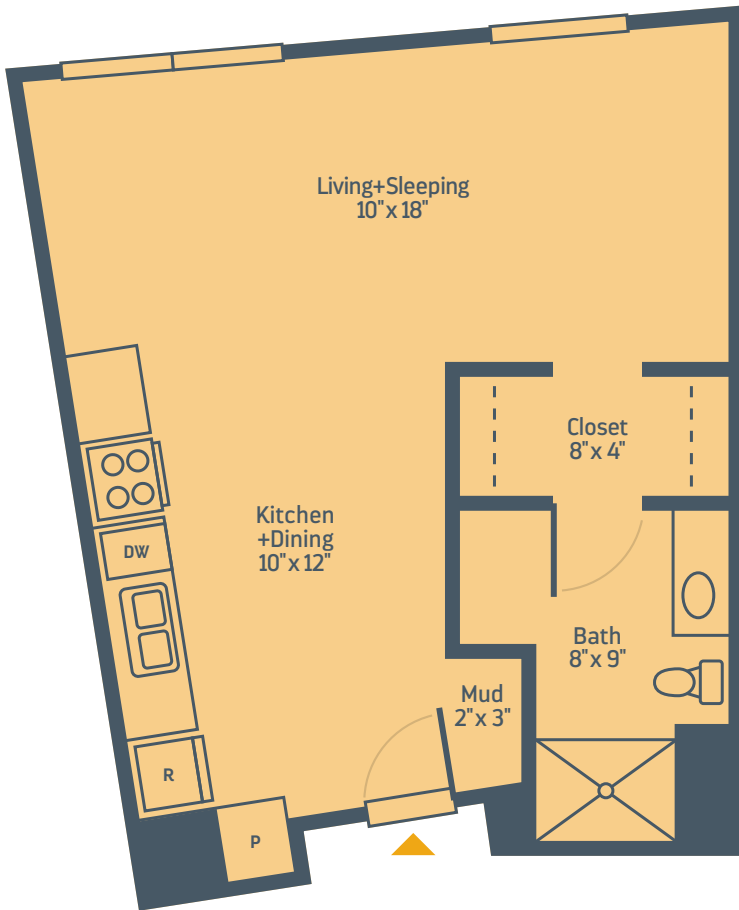

Dunkeld

STUDIO • 1 BATH

421-429 FT²

Floor plans are not to scale. Square footage and dimensions are approximate.

LoHiGold

A P A R T M E N T S

2424 WEST CAITHNESS PLACE
DENVER, COLORADO 80211

303-861-2424 TEL
720-420-9604 FAX