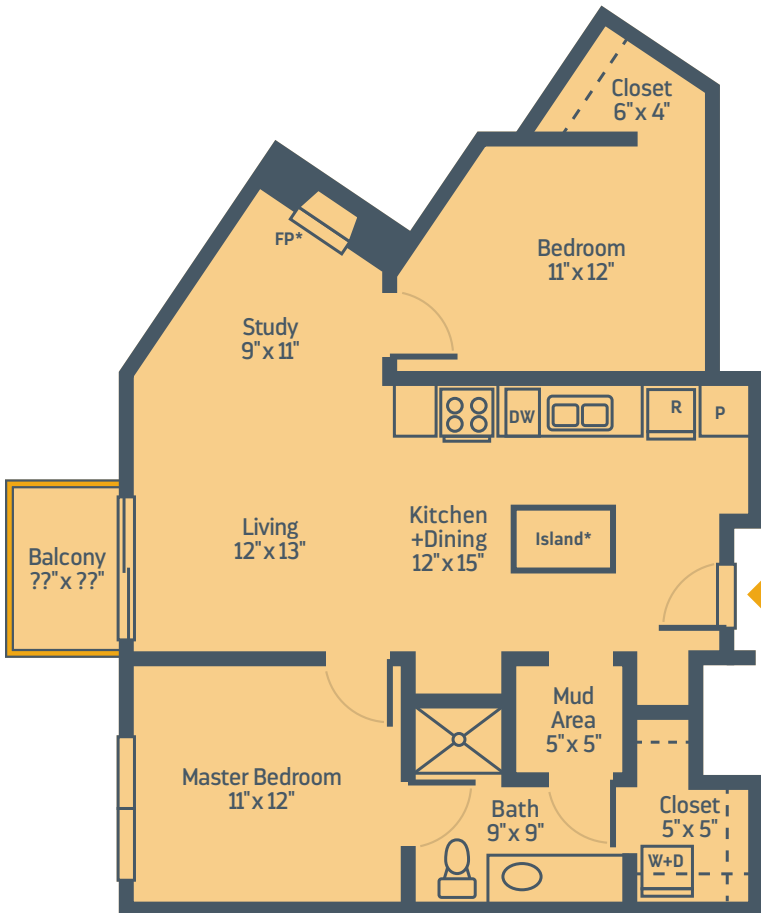

# Clyde

**2 BED • 1 BATH**

**871FT<sup>2</sup>**

\* Fireplace in level 4 units only; islands in select units.  
Floor plans are not to scale. Square footage and dimensions are approximate.

60 <b>Nd</b> Neodymium	47 <b>Ag</b> Silver	Gold
		24 <b>Cr</b> Chromium