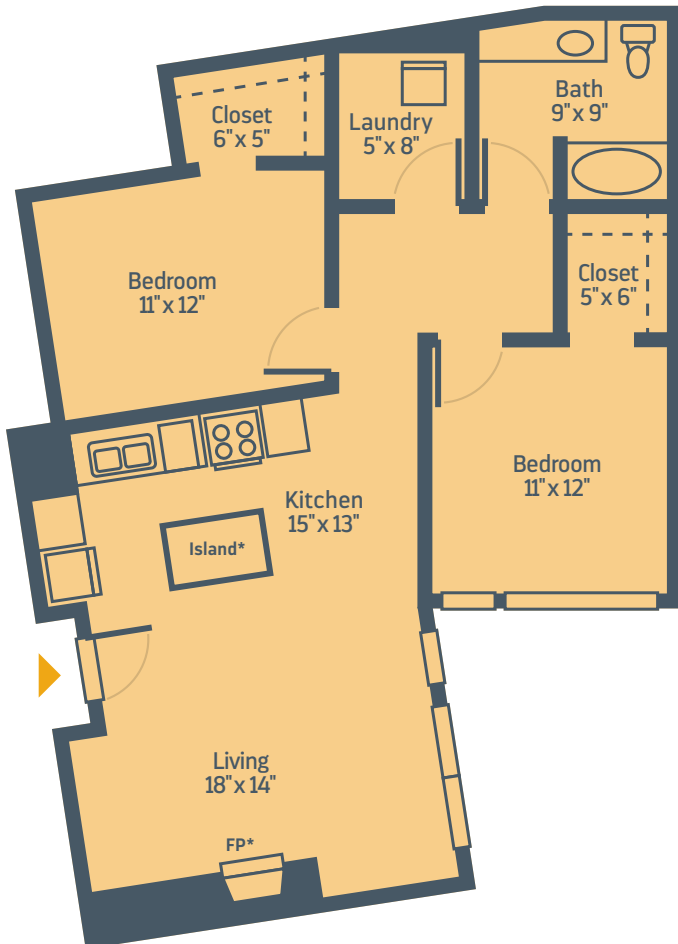

Cameron

2 BED • 1 BATH

1017 FT²

*Fireplace in level 4 units only; islands in select units.
Floor plans are not to scale. Square footage and dimensions are approximate.

60
Nd⁴⁷
Neodymium

Gold

24
Cr
Chromium

3 6.94