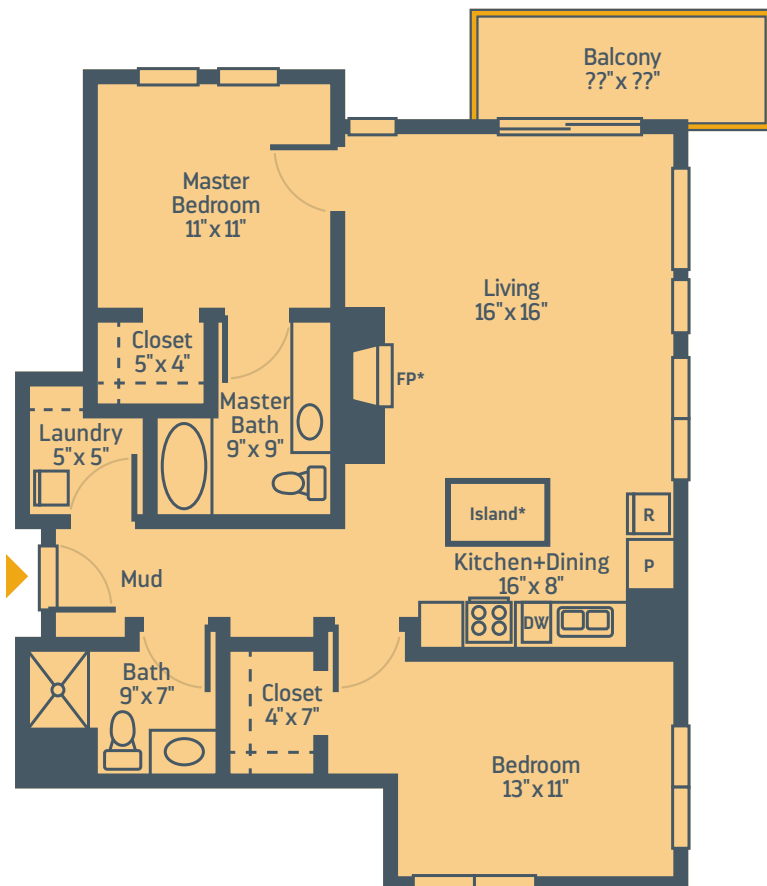

Ashland

2 BED • 2 BATH

1014-1017 FT²

* Fireplace in level 4 units only; islands in select units.
Floor plans are not to scale. Square footage and dimensions are approximate.

60
Nd⁴⁷
Neodymium

Ag
Silver

24
Cr
Chromium