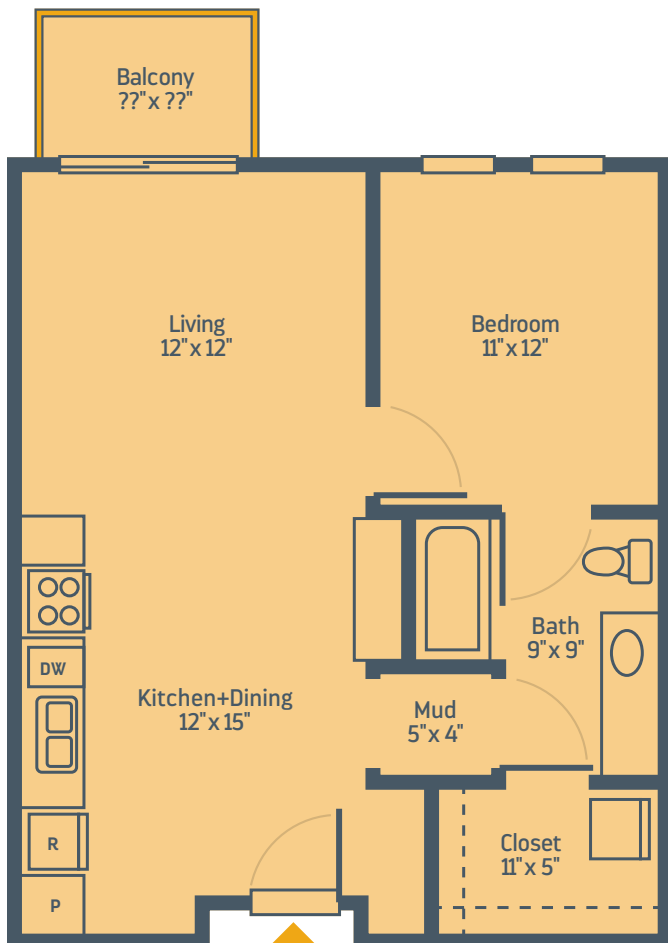

Argyle

1 BED • 1 BATH

617-640 FT²

Floor plans are not to scale. Square footage and dimensions are approximate.

60

Nd
Neodymium

47

Ag
Silver