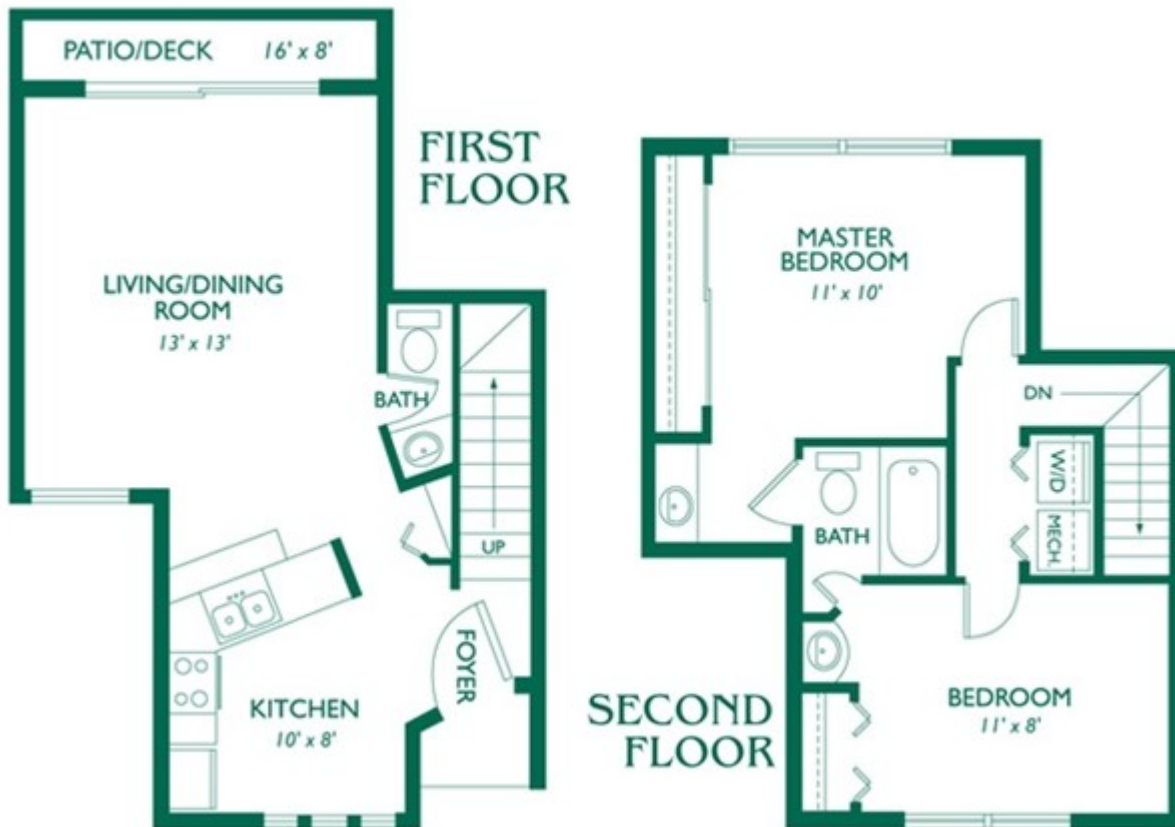

Emerald Palms

APARTMENT HOMES

Floor Plan Not to Scale

RUBY

2 BEDROOM TOWNHOME | 1.5 BATH

1,009 SQUARE FEET

12325 SW 151st Street • Miami, FL 33186 Phone: 305-233-2022
www.EmeraldPalms.net • EmeraldPalms@GrandPeaks.com