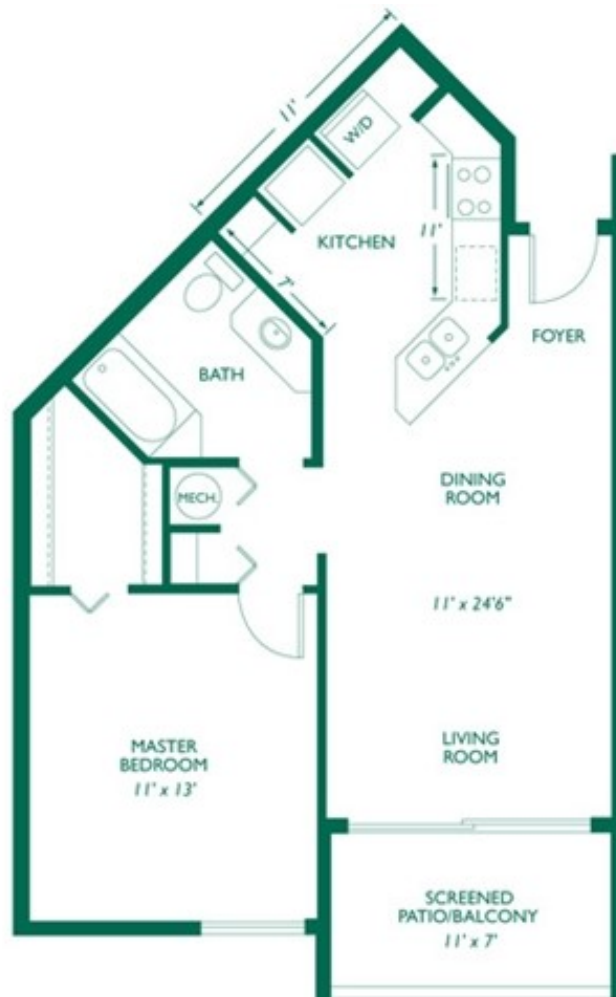

Emerald Palms

APARTMENT HOMES

Floor Plan Not to Scale

PEARL

ONE BEDROOM | ONE BATH

730 SQUARE FEET

12325 SW 151st Street • Miami, FL 33186 Phone: 305-233-2022
www.EmeraldPalms.net • EmeraldPalms@GrandPeaks.com