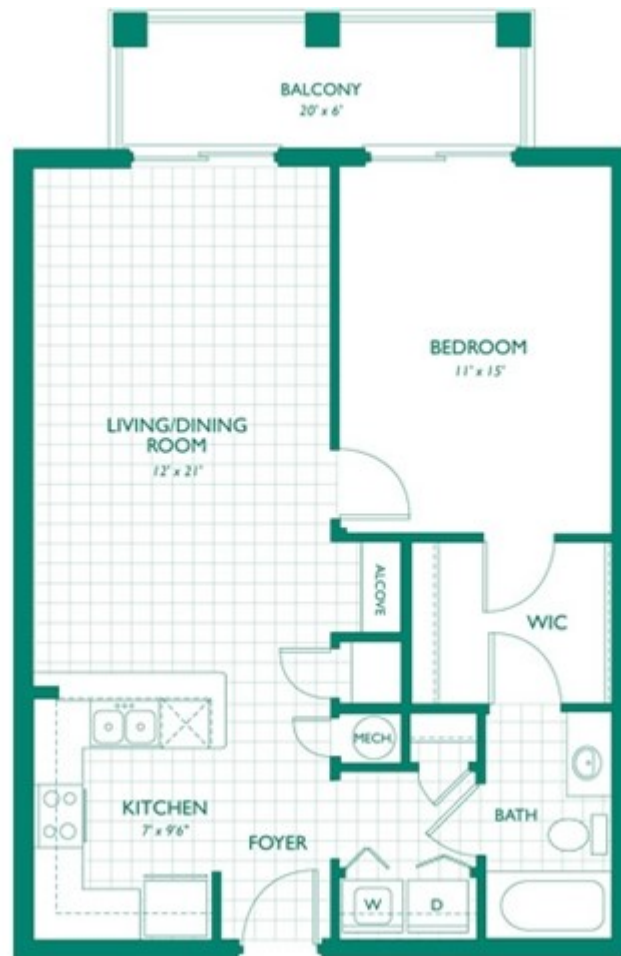

Emerald Palms

APARTMENT HOMES

Floor Plan Not to Scale

OPAL

ONE BEDROOM | ONE BATH

721 SQUARE FEET

12325 SW 151st Street • Miami, FL 33186 Phone: 305-233-2022
www.EmeraldPalms.net • EmeraldPalms@GrandPeaks.com