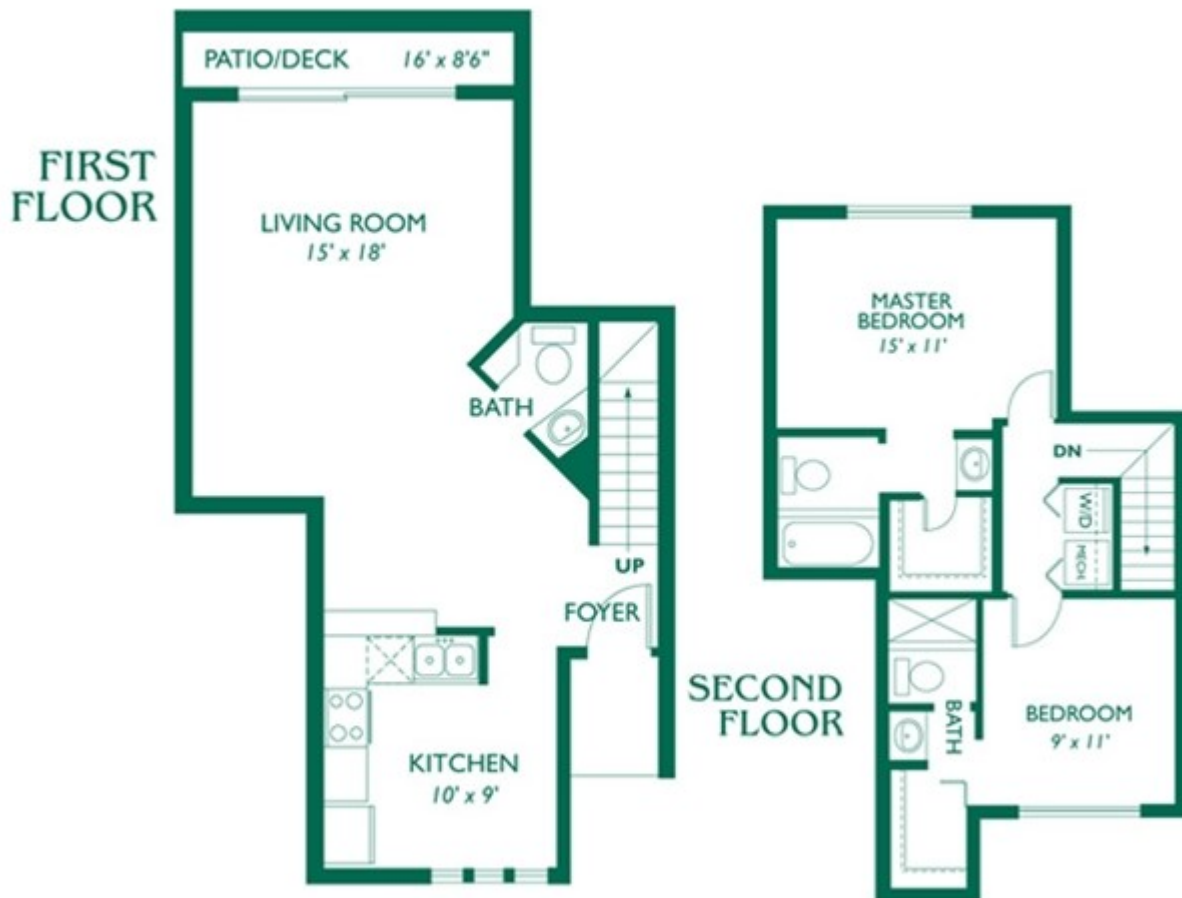

Emerald Palms

APARTMENT HOMES

Floor Plan Not to Scale

DIAMOND
TWO BEDROOM TOWNHOME | TWO BATH
1,157 SQUARE FEET

12325 SW 151st Street • Miami, FL 33186 Phone: 305-233-2022
www.EmeraldPalms.net • EmeraldPalms@GrandPeaks.com