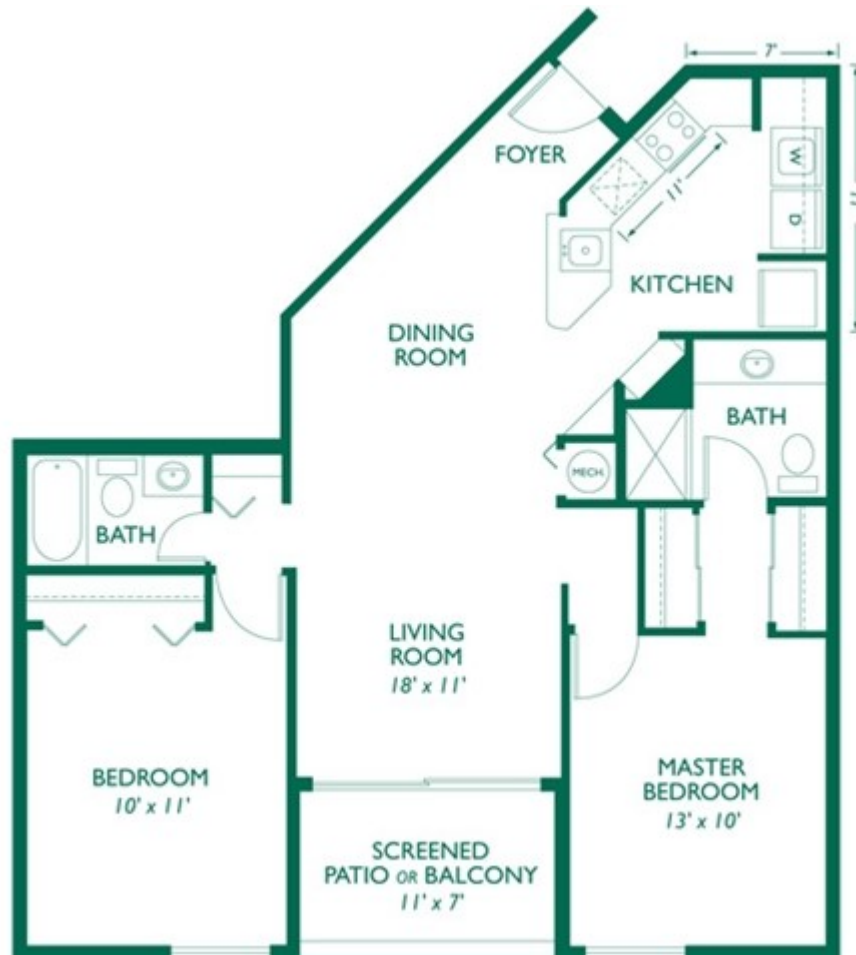

# Emerald Palms

APARTMENT HOMES

Floor Plan Not to Scale

## AMETHYST

**TWO** BEDROOM | **TWO** BATH

980 SQUARE FEET

12325 SW 151st Street • Miami, FL 33186 Phone: 305-233-2022  
www.EmeraldPalms.net • EmeraldPalms@GrandPeaks.com