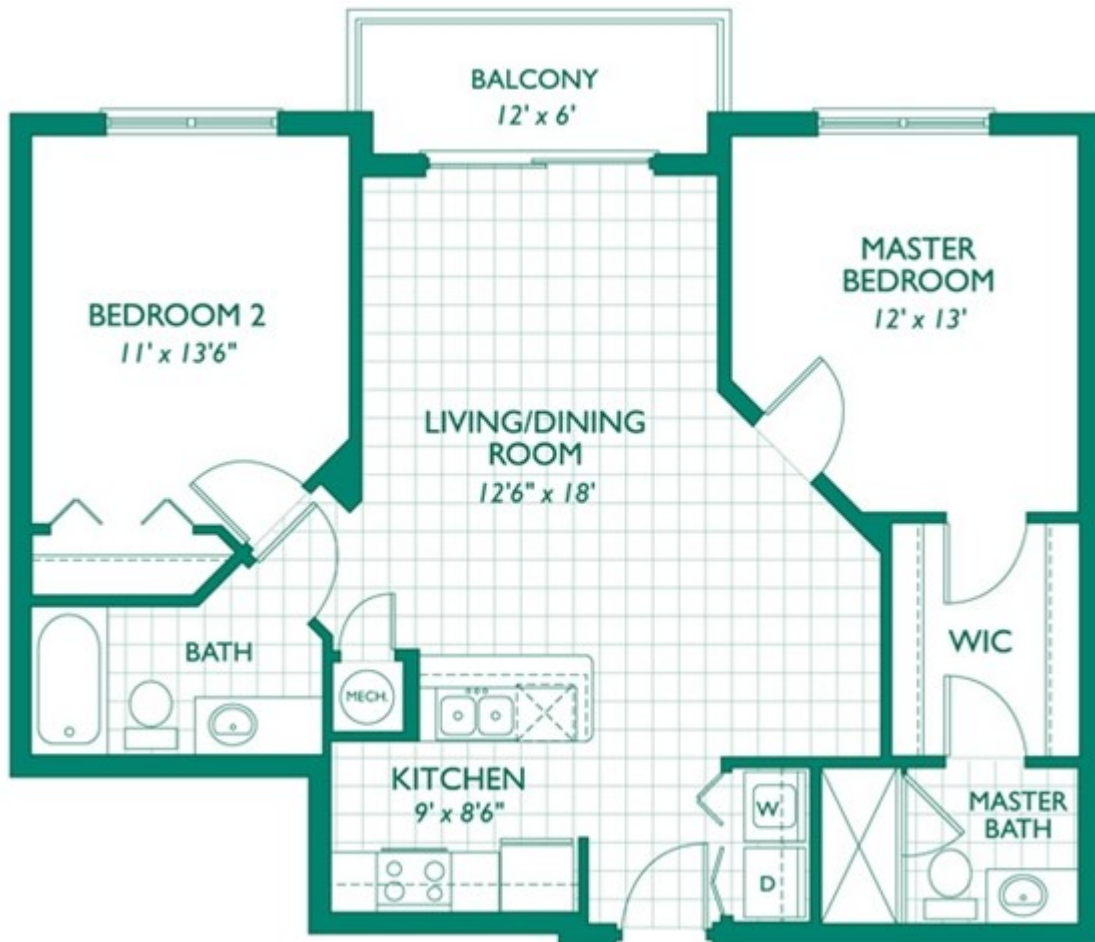

Emerald Palms

APARTMENT HOMES

Floor Plan Not to Scale

AMBER

TWO BEDROOM | **TWO** BATH

924 SQUARE FEET

12325 SW 151st Street • Miami, FL 33186 Phone: 305-233-2022
www.EmeraldPalms.net • EmeraldPalms@GrandPeaks.com