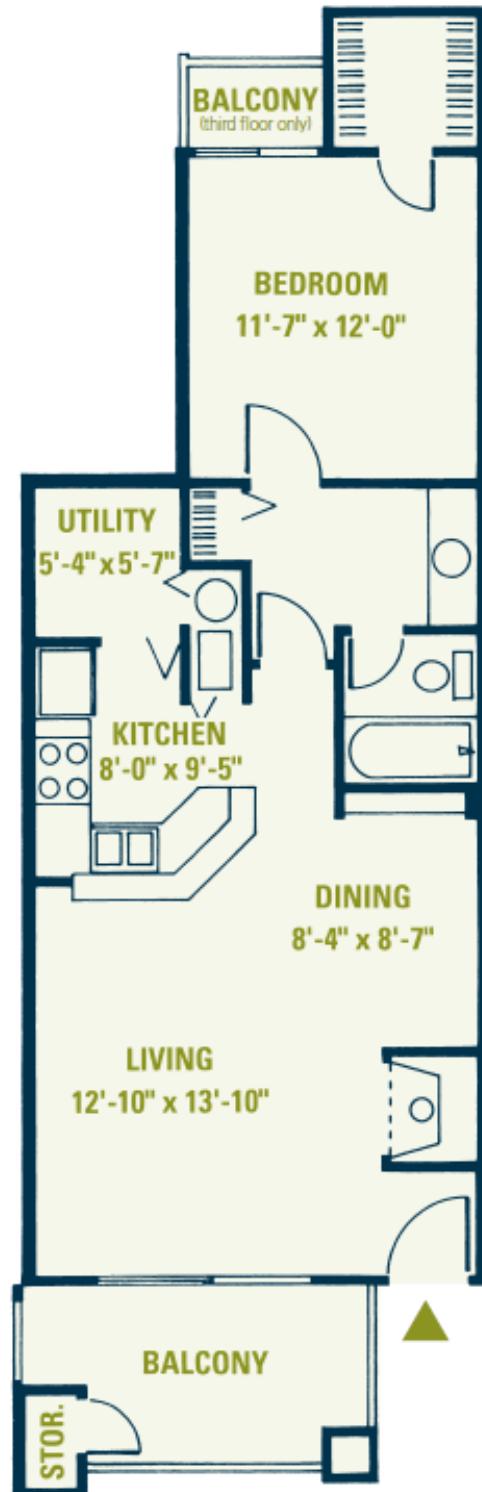

**ONE BEDROOM | ONE BATH**  
**693 SQUARE FEET**

**GRANDVIEW**  
@ FLATIRONS

Floor Plan Not to Scale

855 W DILLON ROAD • LOUISVILLE, CO 80027 • PHONE: 303.666.9692  
GRANDVIEW@GRANDPEAKS.COM • WWW.GRANDVIEWATFLATIRONS.COM