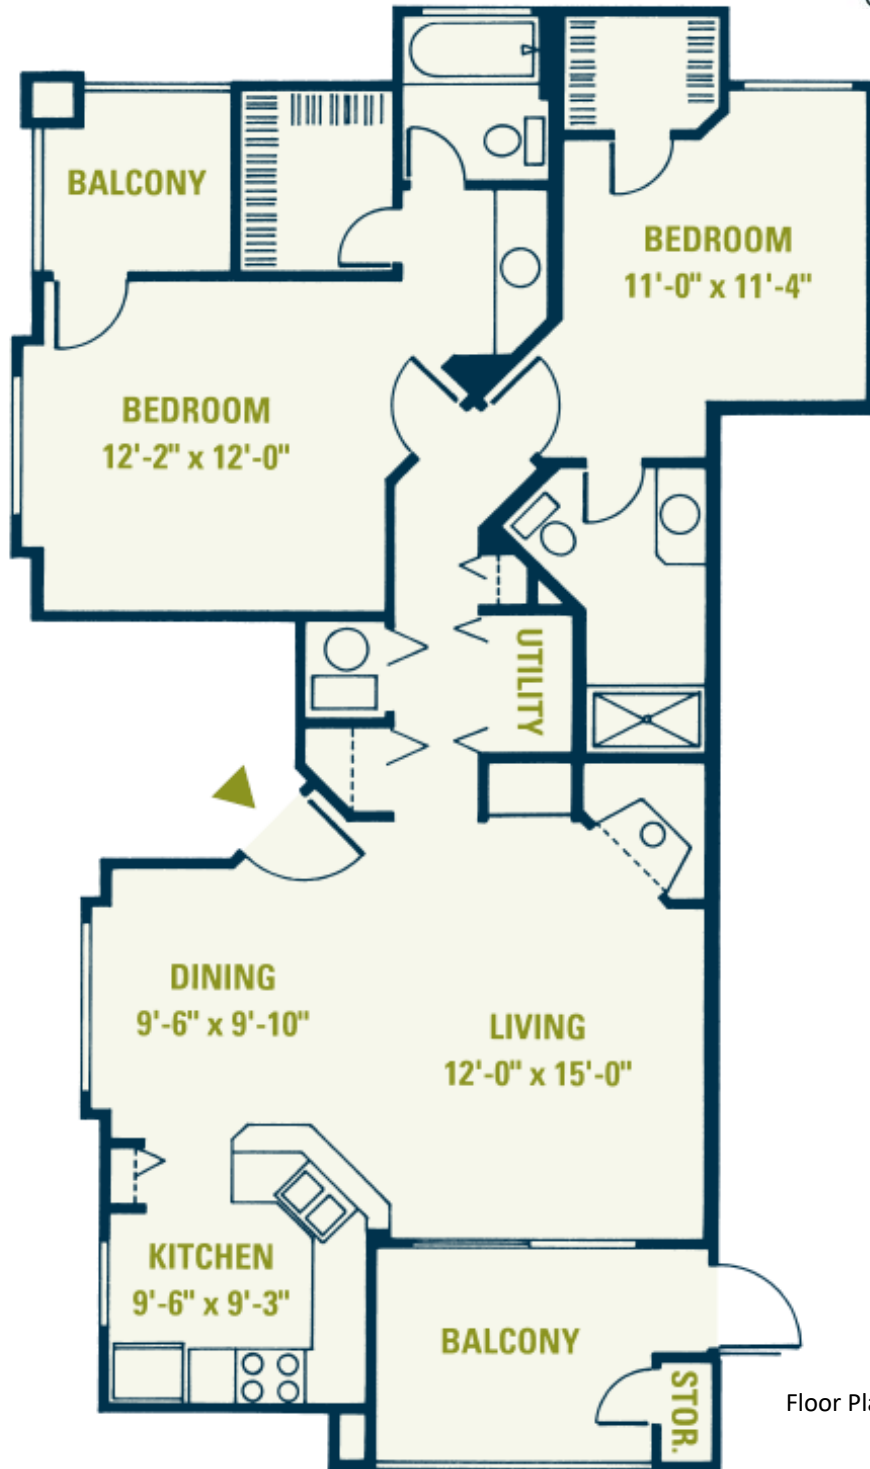

TWO BEDROOM | **TWO** BATH
1062 SQUARE FEET

GRANDVIEW
@ FLATIRONS

Floor Plan Not to Scale

855 W DILLON ROAD • LOUISVILLE, CO 80027 • PHONE: 303.666.9692
GRANDVIEW@GRANDPEAKS.COM • WWW.GRANDVIEWATFLATIRONS.COM