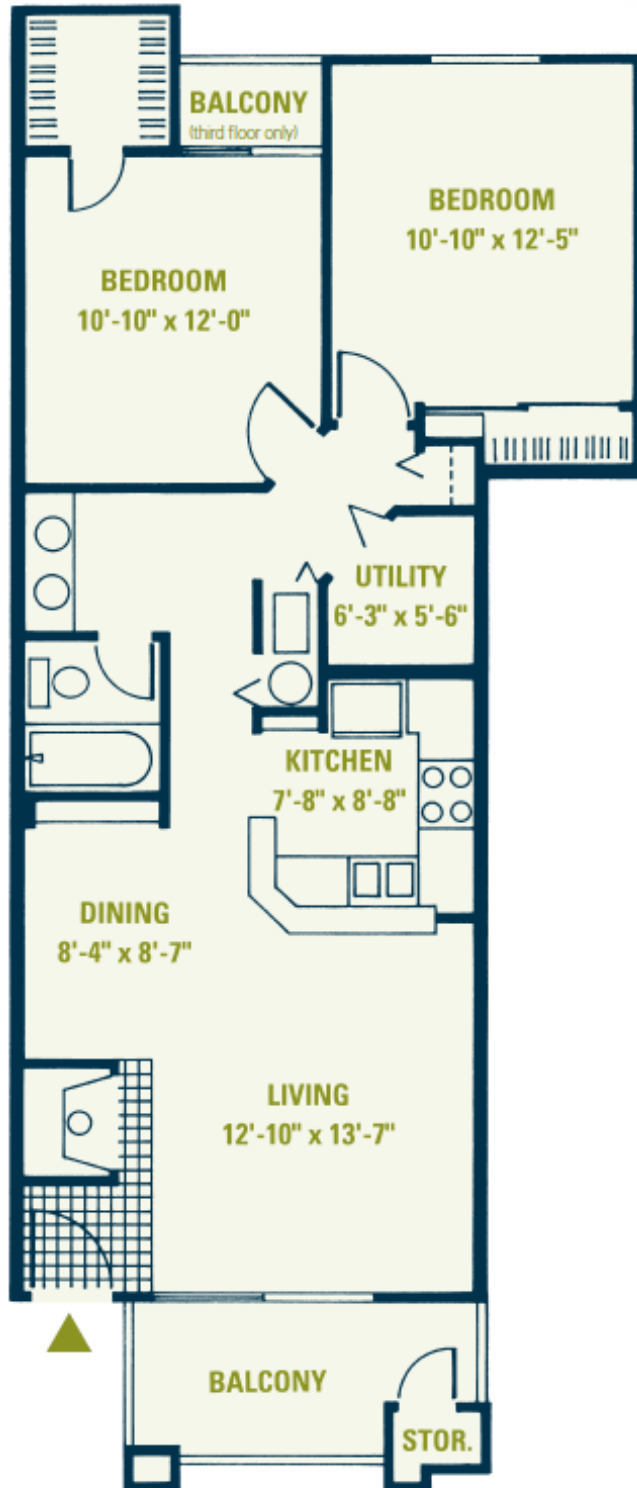

TWO BEDROOM | ONE BATH
875 SQUARE FEET

GRANDVIEW
@ FLATIRONS

Floor Plan Not to Scale

855 W DILLON ROAD • LOUISVILLE, CO 80027 • PHONE: 303.666.9692
GRANDVIEW@GRANDPEAKS.COM • WWW.GRANDVIEWATFLATIRONS.COM